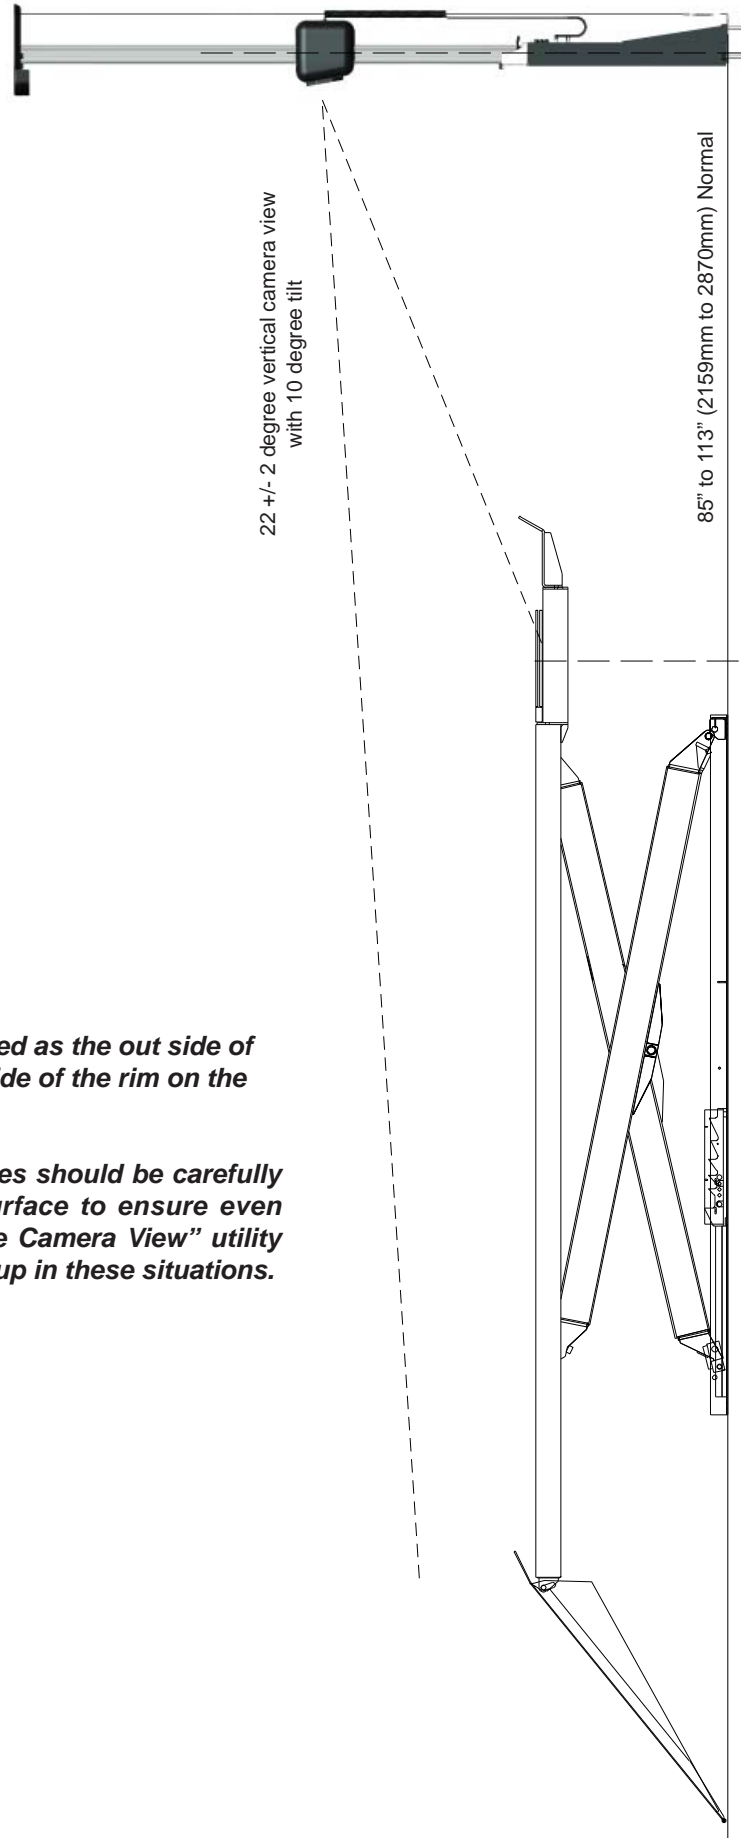

**Set up of the VAS701001
(Recommended maximum distance for ADR)**

NOTE: "Vehicle Width" is defined as the out side of the rim on one side to the outside of the rim on the other side of the front wheels.

NOTE: Narrow and wide vehicles should be carefully centered on the alignment surface to ensure even camera view. Use of the "Live Camera View" utility is recommended when setting up in these situations.

Set up of the VAS701001 (Recommended maximum distance for ADR)